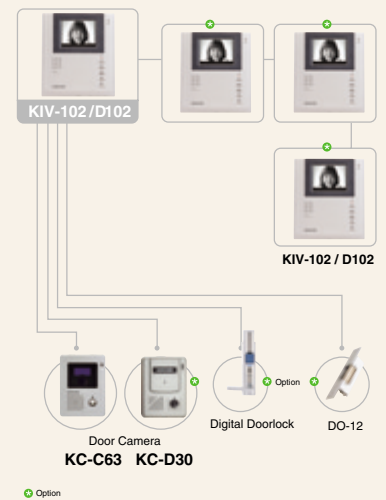

[KIV-102 / D102]

- 4" CRT B/W Handsfree VDP
- For single house & multi apartment, condominium & villa system (upto 450 houses) are available
- Up to 5 indoor units (4 monitor & 1 audio handset, KIP-603) and 2 front door cameras connection
- Internal call & conversation function between extended indoor units in a house
- Audio + video conversation with visitor
- Door open (front door & common gate) function
- Call & conversation function with guard master
- Monitoring function from front door camera & common gate camera (KLP-100, KLP-P100)
- Upto 3pcs of common gate cameras connection in a building
- KIV-102 : AC Type, KIV-D102 : DC type

Specifications

Model no.	KIV-102	KIV-D102
Power	Trans AC220V ± 10%	DC17V / AC24V (Dual voltage)
Power consumption	Max. 15W, Stand by 1W	
Assurance temperature	0°C ~ +50°C	
Communication systems	Two way hands free conversation	
CRT	4" Flat ture	
Wiring	4wires (front door camera), 6wires (common gate camera)	
Max. wiring distance	Ø0.65 single cable : 50m, 5C-2V coaxial cable : 100m (front door camera)	
Mount type	Surface mount	
Dimension (mm)	190(W) x 216(H) x 51(D)	
Camera connection	Front door camera	KC-C63 (angle adjustment), KC-D30 (metal pinhole)
	Common gate camera	KLP-100, KLP-104, KLP-108, KLP-112 KLP-P100, KLP-P104, KLP-P108, KLP-P112

• The product may include option or additional functions.

Diagram

[Multi-entry Type Configuration]