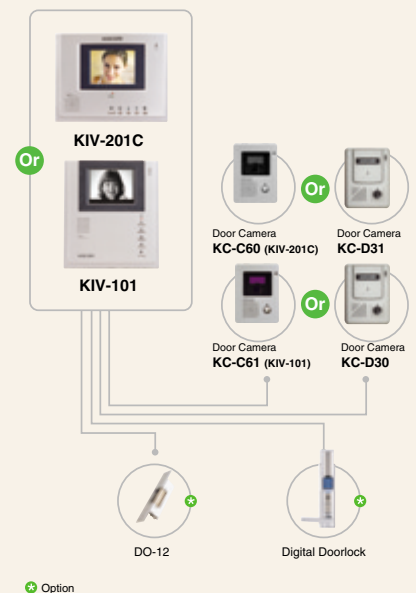

[KIV-201C]

- 4" TFT LCD color handsfree VDP
- New & modern design
- Audio + Video conversation with visitor
- Door open function
- Upto 2 monitors & 1 camera connection

[KIV-101]

- 4" CRT B/W Handsfree VDP
- New & modern design
- Audio + video conversation with visitor
- Door open function
- Upto 2 monitors & 1 camera connection

Specifications

Model no.	KIV-201C (Color)	KIV-101 (B/W)
Power	SMPS AC100V or AC230V ±10%	Trans AC 100V or AC230V ± 10%
Power consumption	Max. 19W, Stand by 2W	Max. 15W, Stand by 1W
Assurance temperature	0°C ~ +50°C	
Communication systems	One way hands free conversation	
TFT LCD (CRT)	4 " Color TFT LCD	4 " flat tube
Wiring	4wires in polarity	
Max. wiring distance	φ 0.65 single cable : 50m, 5C-2V coaxial cable : 100m	
Mount type	Surface mount	
Dimension (mm)	237(W) x 199(H) x 39(D)	190(W) x 216(H) x 51(D)
Weight (approx. kg)	1.5kgs	1.6kgs
Camera connection	KC-C60, KC-D31 (metal pinhole)	KC-C61, KC-D30 (metal pinhole)

• The product may include option or additional functions.

Diagram

⊕ Option